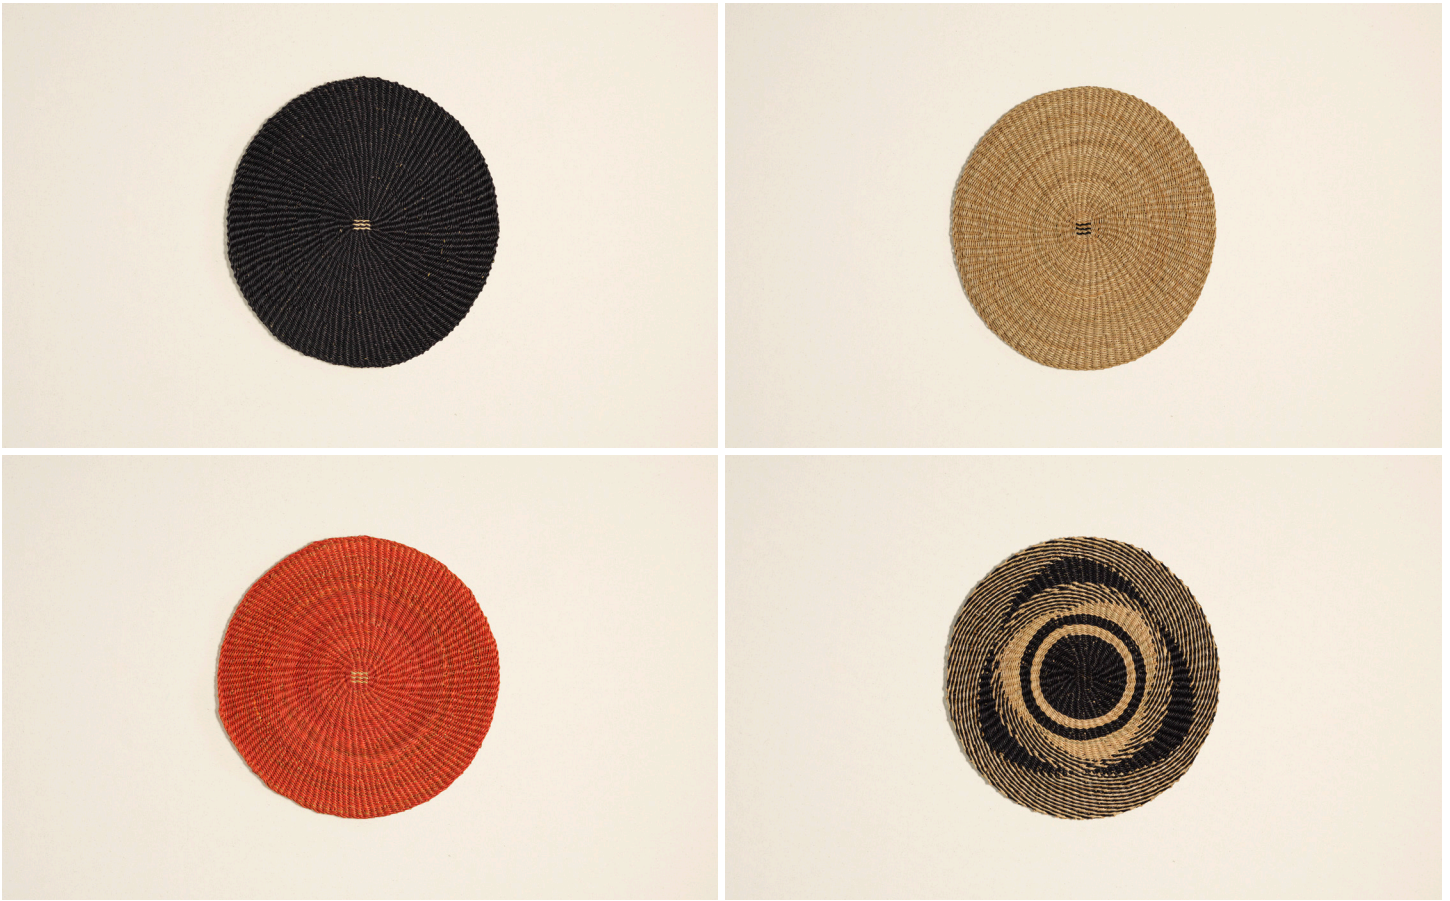

## WOVEN PLACEMAT, SET OF 4

BABA TREE BASKET COMPANY

<b>ORIGIN</b> Ghana	<b>DIMENSIONS</b> 15.5"dia	<b>DESCRIPTION</b> Basket makers from the Gurunsi tradition weave these placemats from native elephant grass, a tactile expression of artistry to bring color and texture to the modern table. Dyed with botanical pigments, the coils of the grass and the spiraling vortex pattern give them a hypnotic, geometric energy.
<b>FINISH</b> Black, Natural, Red, or Spiral		Sold in sets of four of the same color. Available in four colors.
<b>MATERIAL</b> Natural elephant grass		<b>CARE</b> Wipe clean using only a damp cloth. To avoid color fading, do not expose to direct sunlight for long periods of time. If the placemats become wet, dry thoroughly to prevent mold growth.